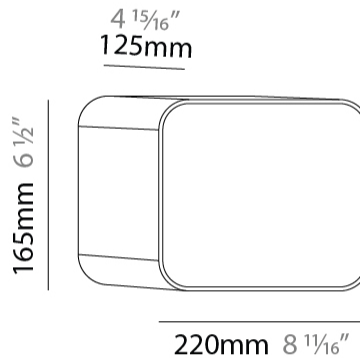

CUBE SURFACE

D72000- -

base number
Color   Finish
Temperature   Options

1. To build a product code in our configurator select the specify button on the base model # product page
2. To build a manual product code on this datasheet choose from the options listed below in blue font and add the suffix to the base model #

GENERAL

Series: Cube
Brand: Tunto
Division: Design
Mounting Type: Surface
Mounting Location: Wall / Ceiling
Subcategory: Ambient

PHYSICAL

Shape: Rectangle
Length (mm): 220
Length (in): 8 ¹¹/₁₆
Height (mm): 165
Depth (mm): 125
Height (in): 6 ¹/₂
Depth (in): 4 ¹⁵/₁₆
Light Distribution: Direct
Diffuser: Opal
Fixture Finish: BIR / OAK / WAL
Fixture Material: Wood

ELECTRICAL

Lamp Type: LED (Zhaga Standard)
Input Wattage (W): 11
Dimming: Tri-Mode (Non-Dimming and Phase Dimming (120Vac only) and 0-10V Dimming)
Driver Included: Yes
Driver Location: Integrated
Driver Type: Constant Current - Universal
Driver Class: Class 2
Input Voltage (V): 120 - 277
Constant Current (MA): 700

LED

Color Temperature (°K): 2700 / 3000 / 4000
Nominal Lumen (lm): 440
CRI: >93 CRI
Lamp Life (hrs): 50000

OPTICAL

RATINGS AND CERTIFICATIONS

Certified By: Certified for North American Standards
IP rating: IP20