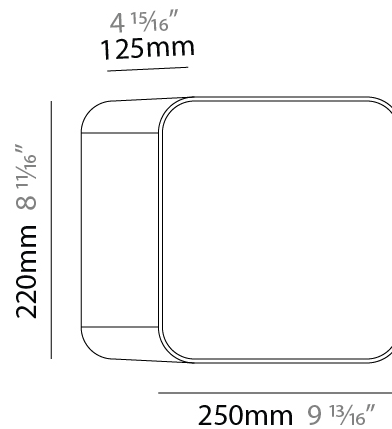

PROJECT	_____
TYPE	_____
SPECIFIER	_____
QUANTITY	_____
DATE	_____

CUBE SURFACE

D72001- _____ - _____
base number   Color   Finish
                         Temperature   Options

1. To build a product code in our configurator select the specify button on the base model # product page
2. To build a manual product code on this datasheet choose from the options listed below in blue font and add the suffix to the base model #

GENERAL

Series: Cube
Brand: Tunto
Division: Design
Mounting Type: Surface
Mounting Location: Wall / Ceiling
Subcategory: Ambient

PHYSICAL

Shape: Rectangle
Length (mm): 250
Length (in): 9 ¹³/₁₆
Height (mm): 165
Depth (mm): 220
Height (in): 6 ¹/₂
Depth (in): 8 ¹¹/₁₆
Light Distribution: Direct
Diffuser: Opal
Fixture Finish: BIR / OAK / WAL
Fixture Material: Wood

ELECTRICAL

Lamp Type: LED
Input Wattage (W): 16
Dimming: Tri-Mode (Non-Dimming and Phase Dimming (120Vac only) and 0-10V Dimming)
Driver Included: Yes
Driver Location: Integrated
Driver Type: Constant Current - Universal
Driver Class: Class 2
Input Voltage (V): 120 - 277
Constant Current (MA): 700

LED

Color Temperature (°K): 2700 / 3000 / 4000
Nominal Lumen (lm): 440
CRI: >93 CRI
Lamp Life (hrs): 50000

OPTICAL

RATINGS AND CERTIFICATIONS

Certified By: Certified for North American Standards
IP rating: IP20