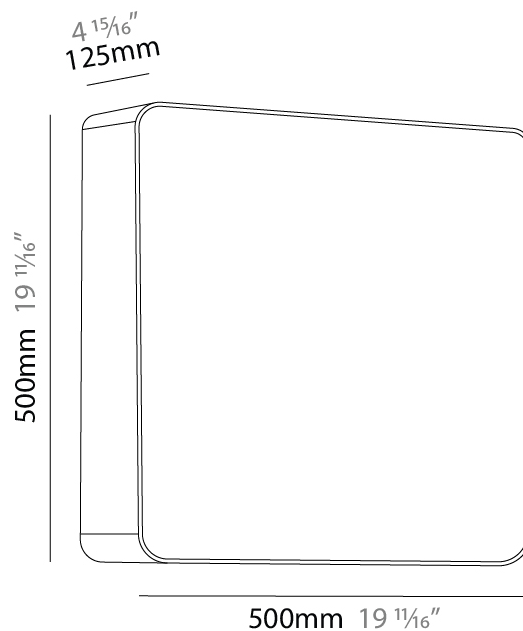

PROJECT
TYPE
SPECIFIER
QUANTITY
DATE

CUBE SURFACE

D72029- -
base number   Color   Finish
                         Temperature   Options

1. To build a product code in our configurator select the specify button on the base model # product page
2. To build a manual product code on this datasheet choose from the options listed below in blue font and add the suffix to the base model #

GENERAL

Series: Cube
Brand: Tunto
Division: Design
Mounting Type: Surface
Mounting Location: Wall / Ceiling
Subcategory: Ambient

PHYSICAL

Shape: Rectangle
Length (mm): 500
Length (in): 19 11/16
Height (mm): 500
Depth (mm): 85
Height (in): 19 11/16
Depth (in): 3 3/8
Light Distribution: Direct
Diffuser: Opal
Fixture Finish: BIR / OAK / WAL
Fixture Material: Wood

ELECTRICAL

Lamp Type: LED
Input Wattage (W): 37
Dimming: Tri-Mode (Non-Dimming and Phase Dimming (120Vac only) and 0-10V Dimming)
Driver Included: Yes
Driver Location: Integrated
Driver Type: Constant Current - Universal
Driver Class: Class 2
Input Voltage (V): 120 - 277
Constant Current (MA): 700

LED

Color Temperature (°K): 2700 / 3000 / 4000
Nominal Lumen (lm): 1800
CRI: >93 CRI
Lamp Life (hrs): 50000

OPTICAL

RATINGS AND CERTIFICATIONS

Certified By: Certified for North American Standards
IP rating: IP20