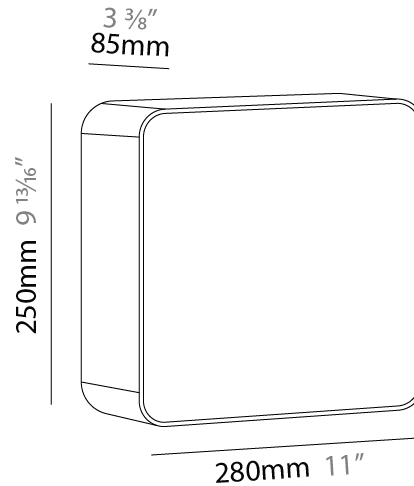

PROJECT
TYPE
SPECIFIER
QUANTITY
DATE

CUBE SURFACE

D72002- -
base number   Color   Finish
                         Temperature   Options

1. To build a product code in our configurator select the specify button on the base model # product page
2. To build a manual product code on this datasheet choose from the options listed below in blue font and add the suffix to the base model #

GENERAL

Series: Cube
Brand: Tunto
Division: Design
Mounting Type: Surface
Mounting Location: Wall / Ceiling
Subcategory: Ambient

PHYSICAL

Shape: Rectangle
Length (mm): 280
Length (in): 11
Height (mm): 165
Depth (mm): 250
Height (in): 6 1/2
Depth (in): 9 13/16
Light Distribution: Direct
Diffuser: Opal
Fixture Finish: BIR / OAK / WAL
Fixture Material: Wood

ELECTRICAL

Lamp Type: LED
Input Wattage (W): 20
Dimming: Tri-Mode (Non-Dimming and Phase Dimming (120Vac only) and 0-10V Dimming)
Driver Included: Yes
Driver Location: Integrated
Driver Type: Constant Current - Universal
Driver Class: Class 2
Input Voltage (V): 120 - 277
Constant Current (MA): 700

LED

Color Temperature (°K): 2700 / 3000 / 4000
Nominal Lumen (lm): 1000
CRI: >93 CRI
Lamp Life (hrs): 50000

OPTICAL

RATINGS AND CERTIFICATIONS

Certified By: Certified for North American Standards
IP rating: IP20